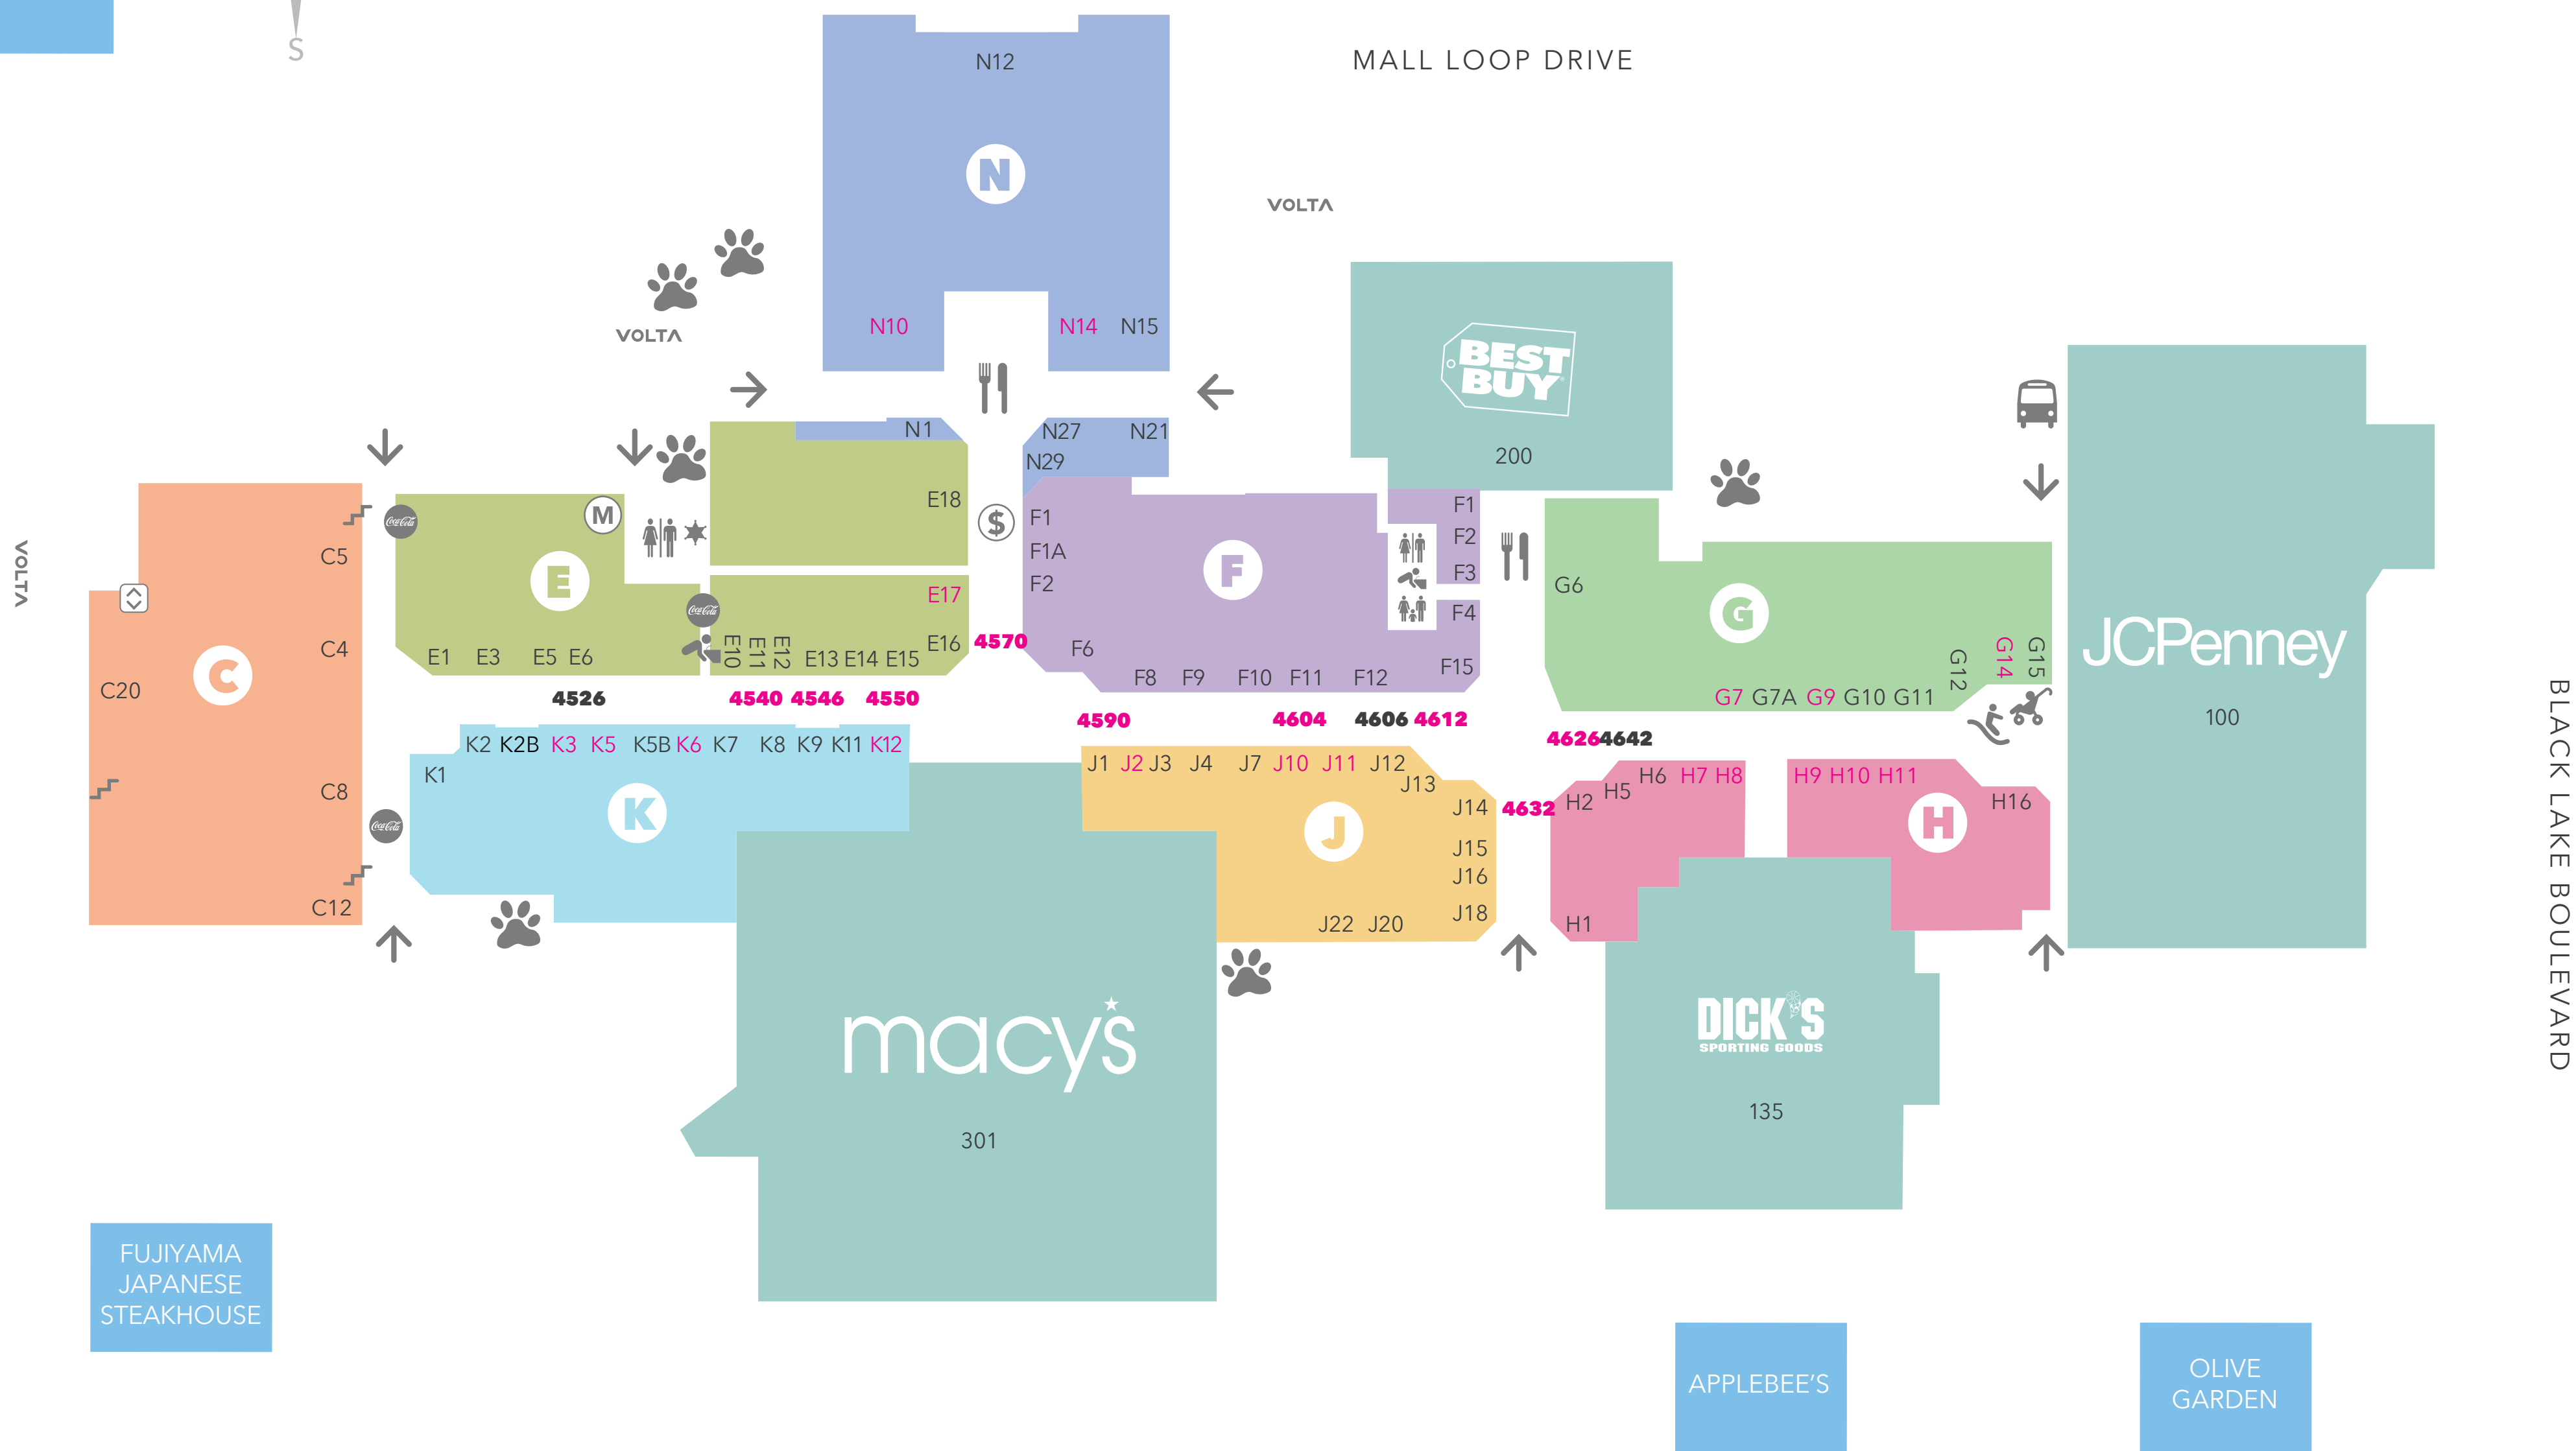

# CAPITAL MALL

SW 4TH AVENUE

RED ROBIN

COOPER POINT ROAD

BLACK LAKE BOULEVARD

FUJIYAMA JAPANESE STEAKHOUSE

APPLEBEE'S

OLIVE GARDEN

CAPITAL MALL DRIVE

- Food
- Restrooms
- Play Area
- Mall Office
- Stairs
- ATM
- Vending
- Family Lounge/ Restroom
- Stroller Rental
- Security
- Elevator
- Bus Stop
- Pet Relief Area
- Water Fountain
- Mall Entrance
- VOLTA Volta Electric Car Charging Stations

**SERVICES**

- F2 Homeport Foot Massage
- J15 Laura's Alterations
- K2B West Olympia Timberland Library

**SHOES**

- E12 Journeys
- C4 Shoe Dept. Encore
- K2 Vans

**SPECIALTY FOOD**

- J16 Braganza Tea
- FC2 Charleys Philly Steaks
- J22 Chipotle
- H16 Chuck E. Cheese
- 4626 Cinnabon (kiosk)

**SPECIALTY STORES**

- 141 A Story Place: Ceramic & Bronze Art Exhibit
- F1 Broadway Olympia Productions
- J3 Lavalier
- P2 The Artists' Gallery

**WOMEN'S FASHION**

- J4 Box Lunch
- P7 Chico's
- J1 Claire's
- H5 Fuego
- P15 Lane Bryant
- P9 LOFT
- E3 Maurice's
- F12 PINK
- J12 Torrid
- F12 Victoria's Secret