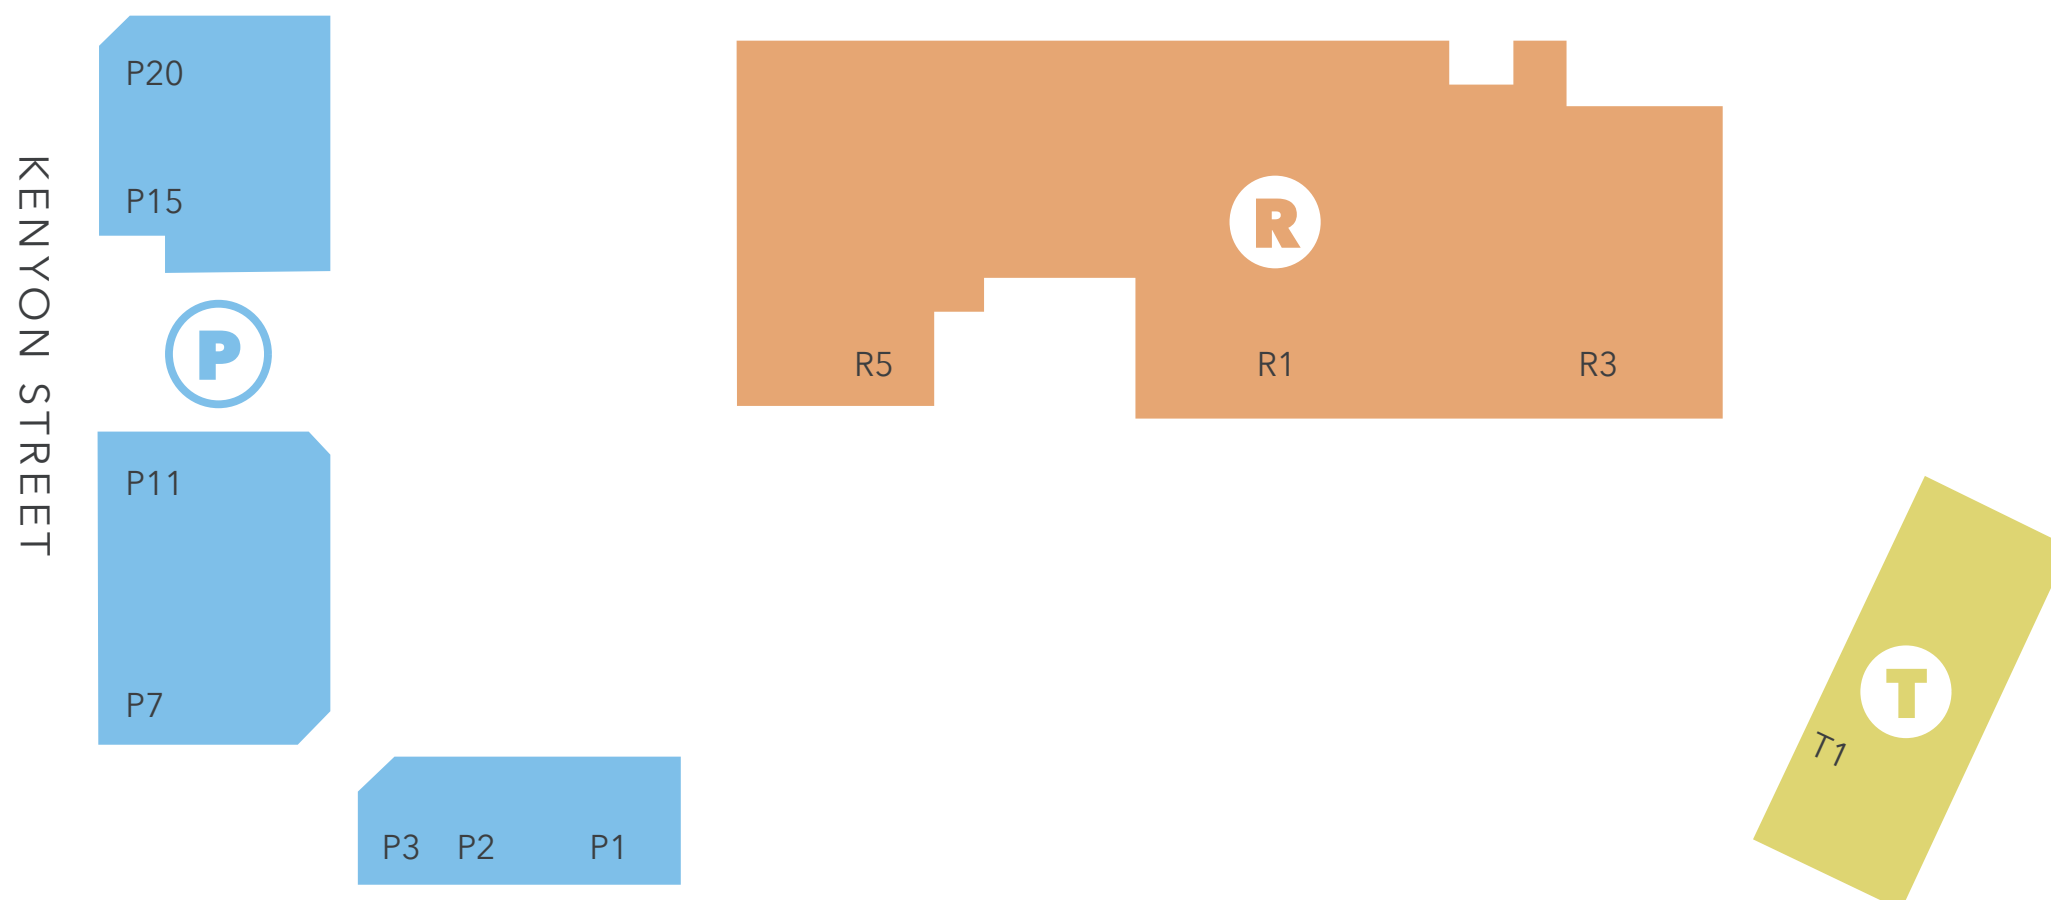

CAPITAL MALL

SW 4TH AVENUE