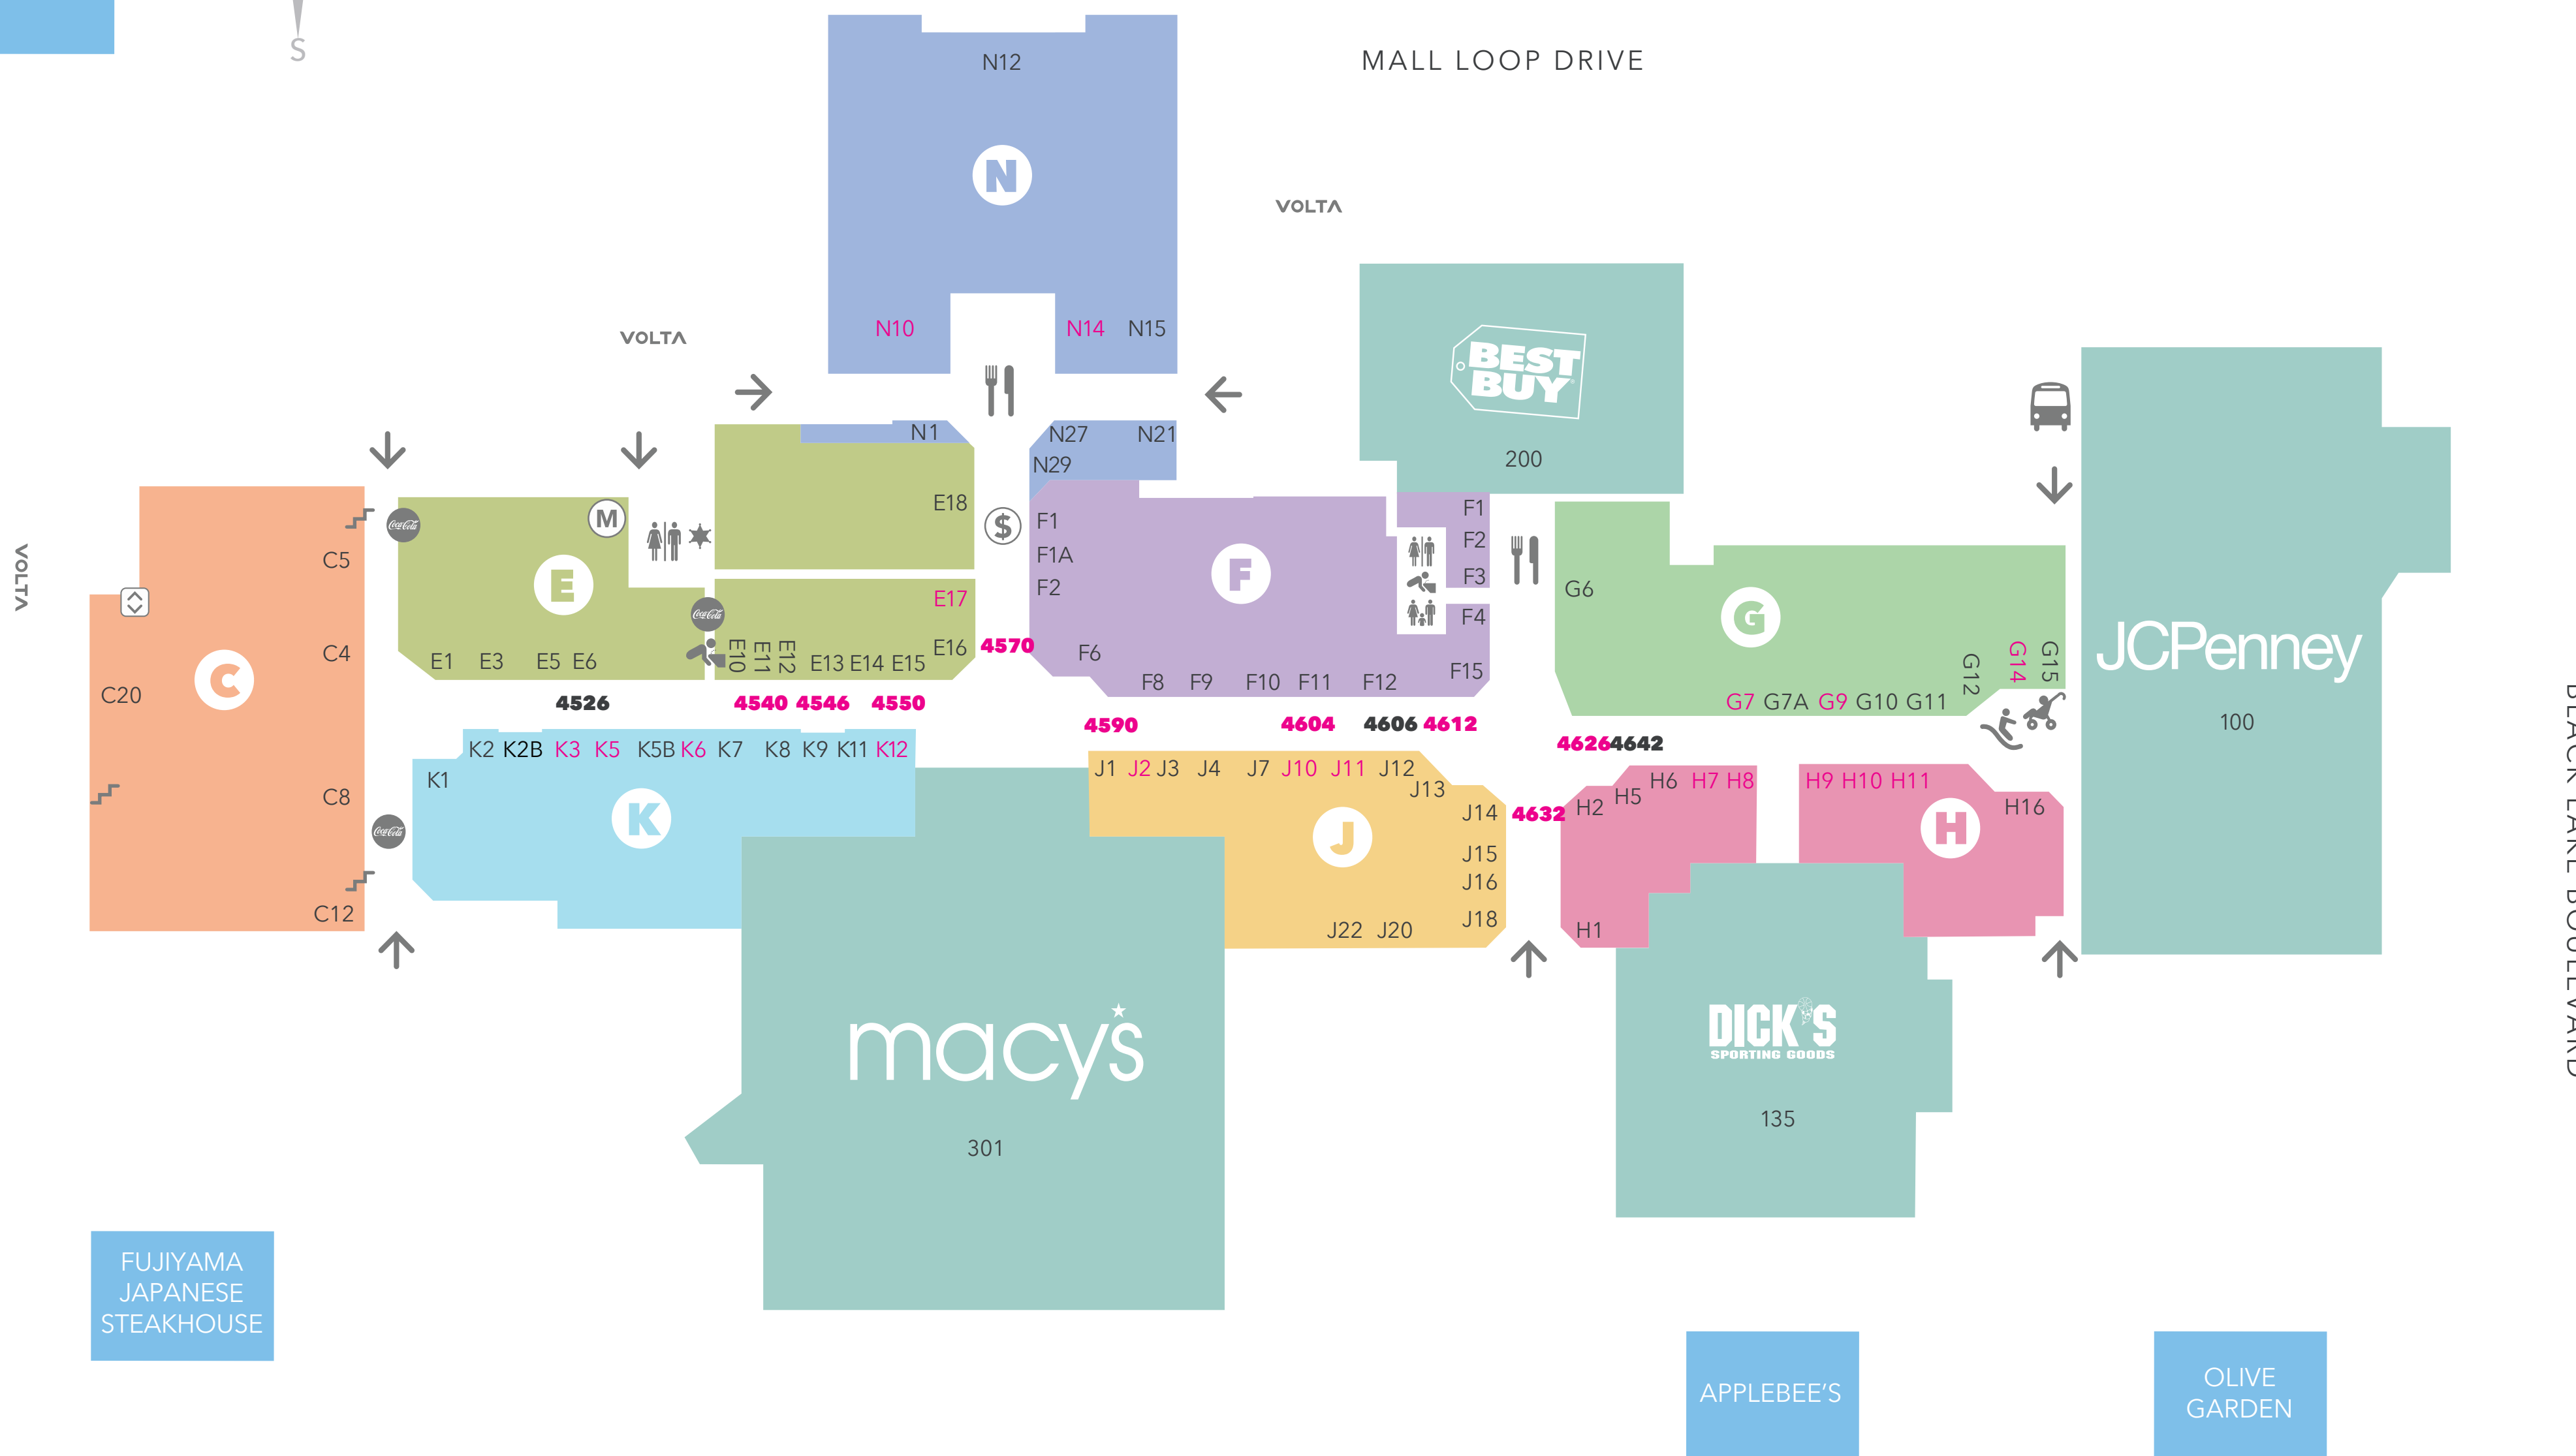

# CAPITAL MALL

SW 4TH AVENUE

RED ROBIN

COOPER POINT ROAD

BLACK LAKE BOULEVARD

FUJIYAMA JAPANESE STEAKHOUSE

APPLEBEE'S

OLIVE GARDEN

CAPITAL MALL DRIVE

- Food
- Restrooms
- Play Area
- Mall Office
- Stairs
- ATM
- Vending
- Family Lounge/ Restroom
- Stroller Rental
- Security
- Elevator
- Bus Stop
- Water Fountain
- Mall Entrance
- VOLTA Volta Electric Car Charging Stations

**SERVICES**

- F2 Homeport Foot Massage
- J15 Laura's Alterations
- K2B West Olympia Timberland Library

**SHOES**

- E12 Journeys
- C4 Shoe Dept. Encore
- K2 Vans

**SPECIALTY FOOD**

- J16 Braganza Tea
- FC2 Charleys Philly Steaks
- J22 Chipotle
- H16 Chuck E. Cheese
- 4626 Cinnabon (kiosk)

**SPECIALTY STORES**

- 141 A Story Place: Ceramic & Bronze Art Exhibit
- F1 Broadway Olympia Productions
- J3 Lavalier
- P2 The Artists' Gallery

**WOMEN'S FASHION**

- J4 Box Lunch
- P7 Chico's
- J1 Claire's
- H5 Fuego
- P15 Lane Bryant
- P9 LOFT
- E3 Maurice's
- F12 PINK
- J12 Torrid
- F12 Victoria's Secret