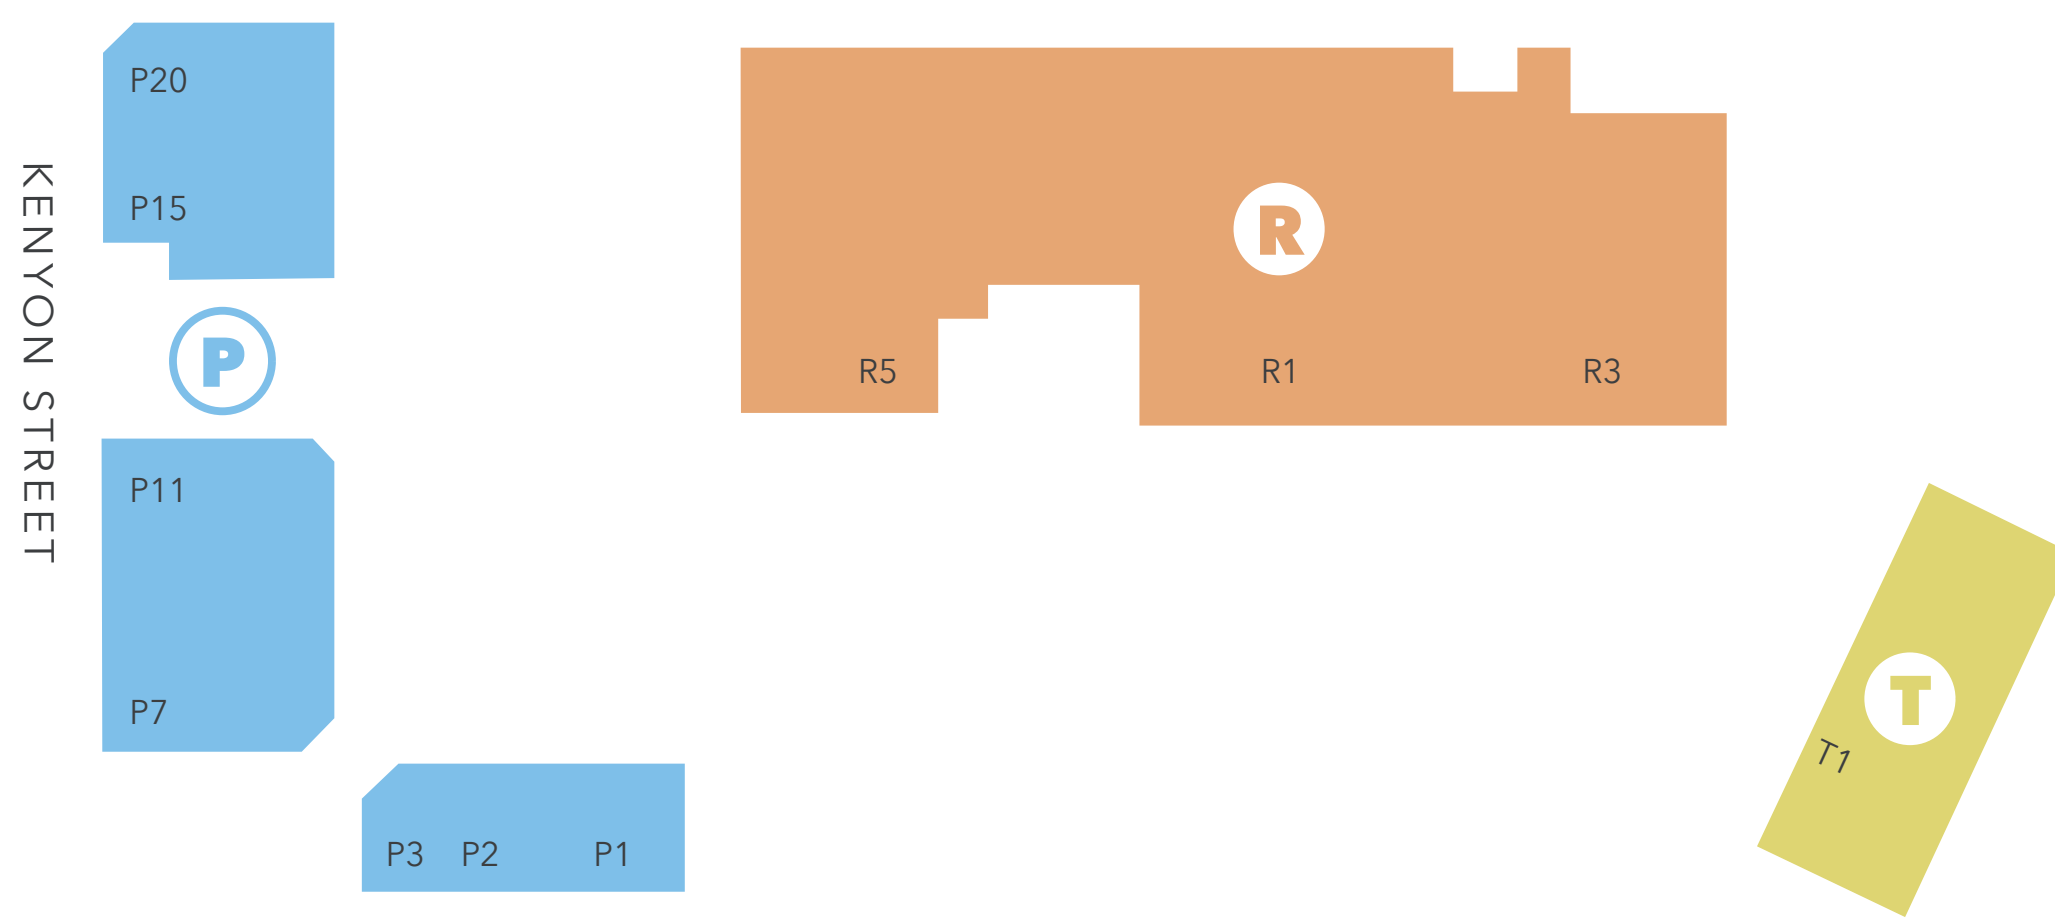

# CAPITAL MALL

SW 4TH AVENUE

RED ROBIN

COOPER POINT ROAD

BLACK LAKE BOULEVARD

FUJIYAMA JAPANESE STEAKHOUSE

APPLEBEE'S

OLIVE GARDEN

**SPECIALTY STORES**

- 141 A Story Place: Ceramic & Bronze Art Exhibit
- F1 Broadway Olympia Productions
- J3 Lavalier
- P2 The Artists' Gallery

**WOMEN'S FASHION**

- J4 Box Lunch
- P7 Chico's
- J1 Claire's
- H5 Fuego
- P15 Lane Bryant
- P9 LOFT
- E3 Maurice's
- F12 PINK
- J12 Torrid
- F12 Victoria's Secret