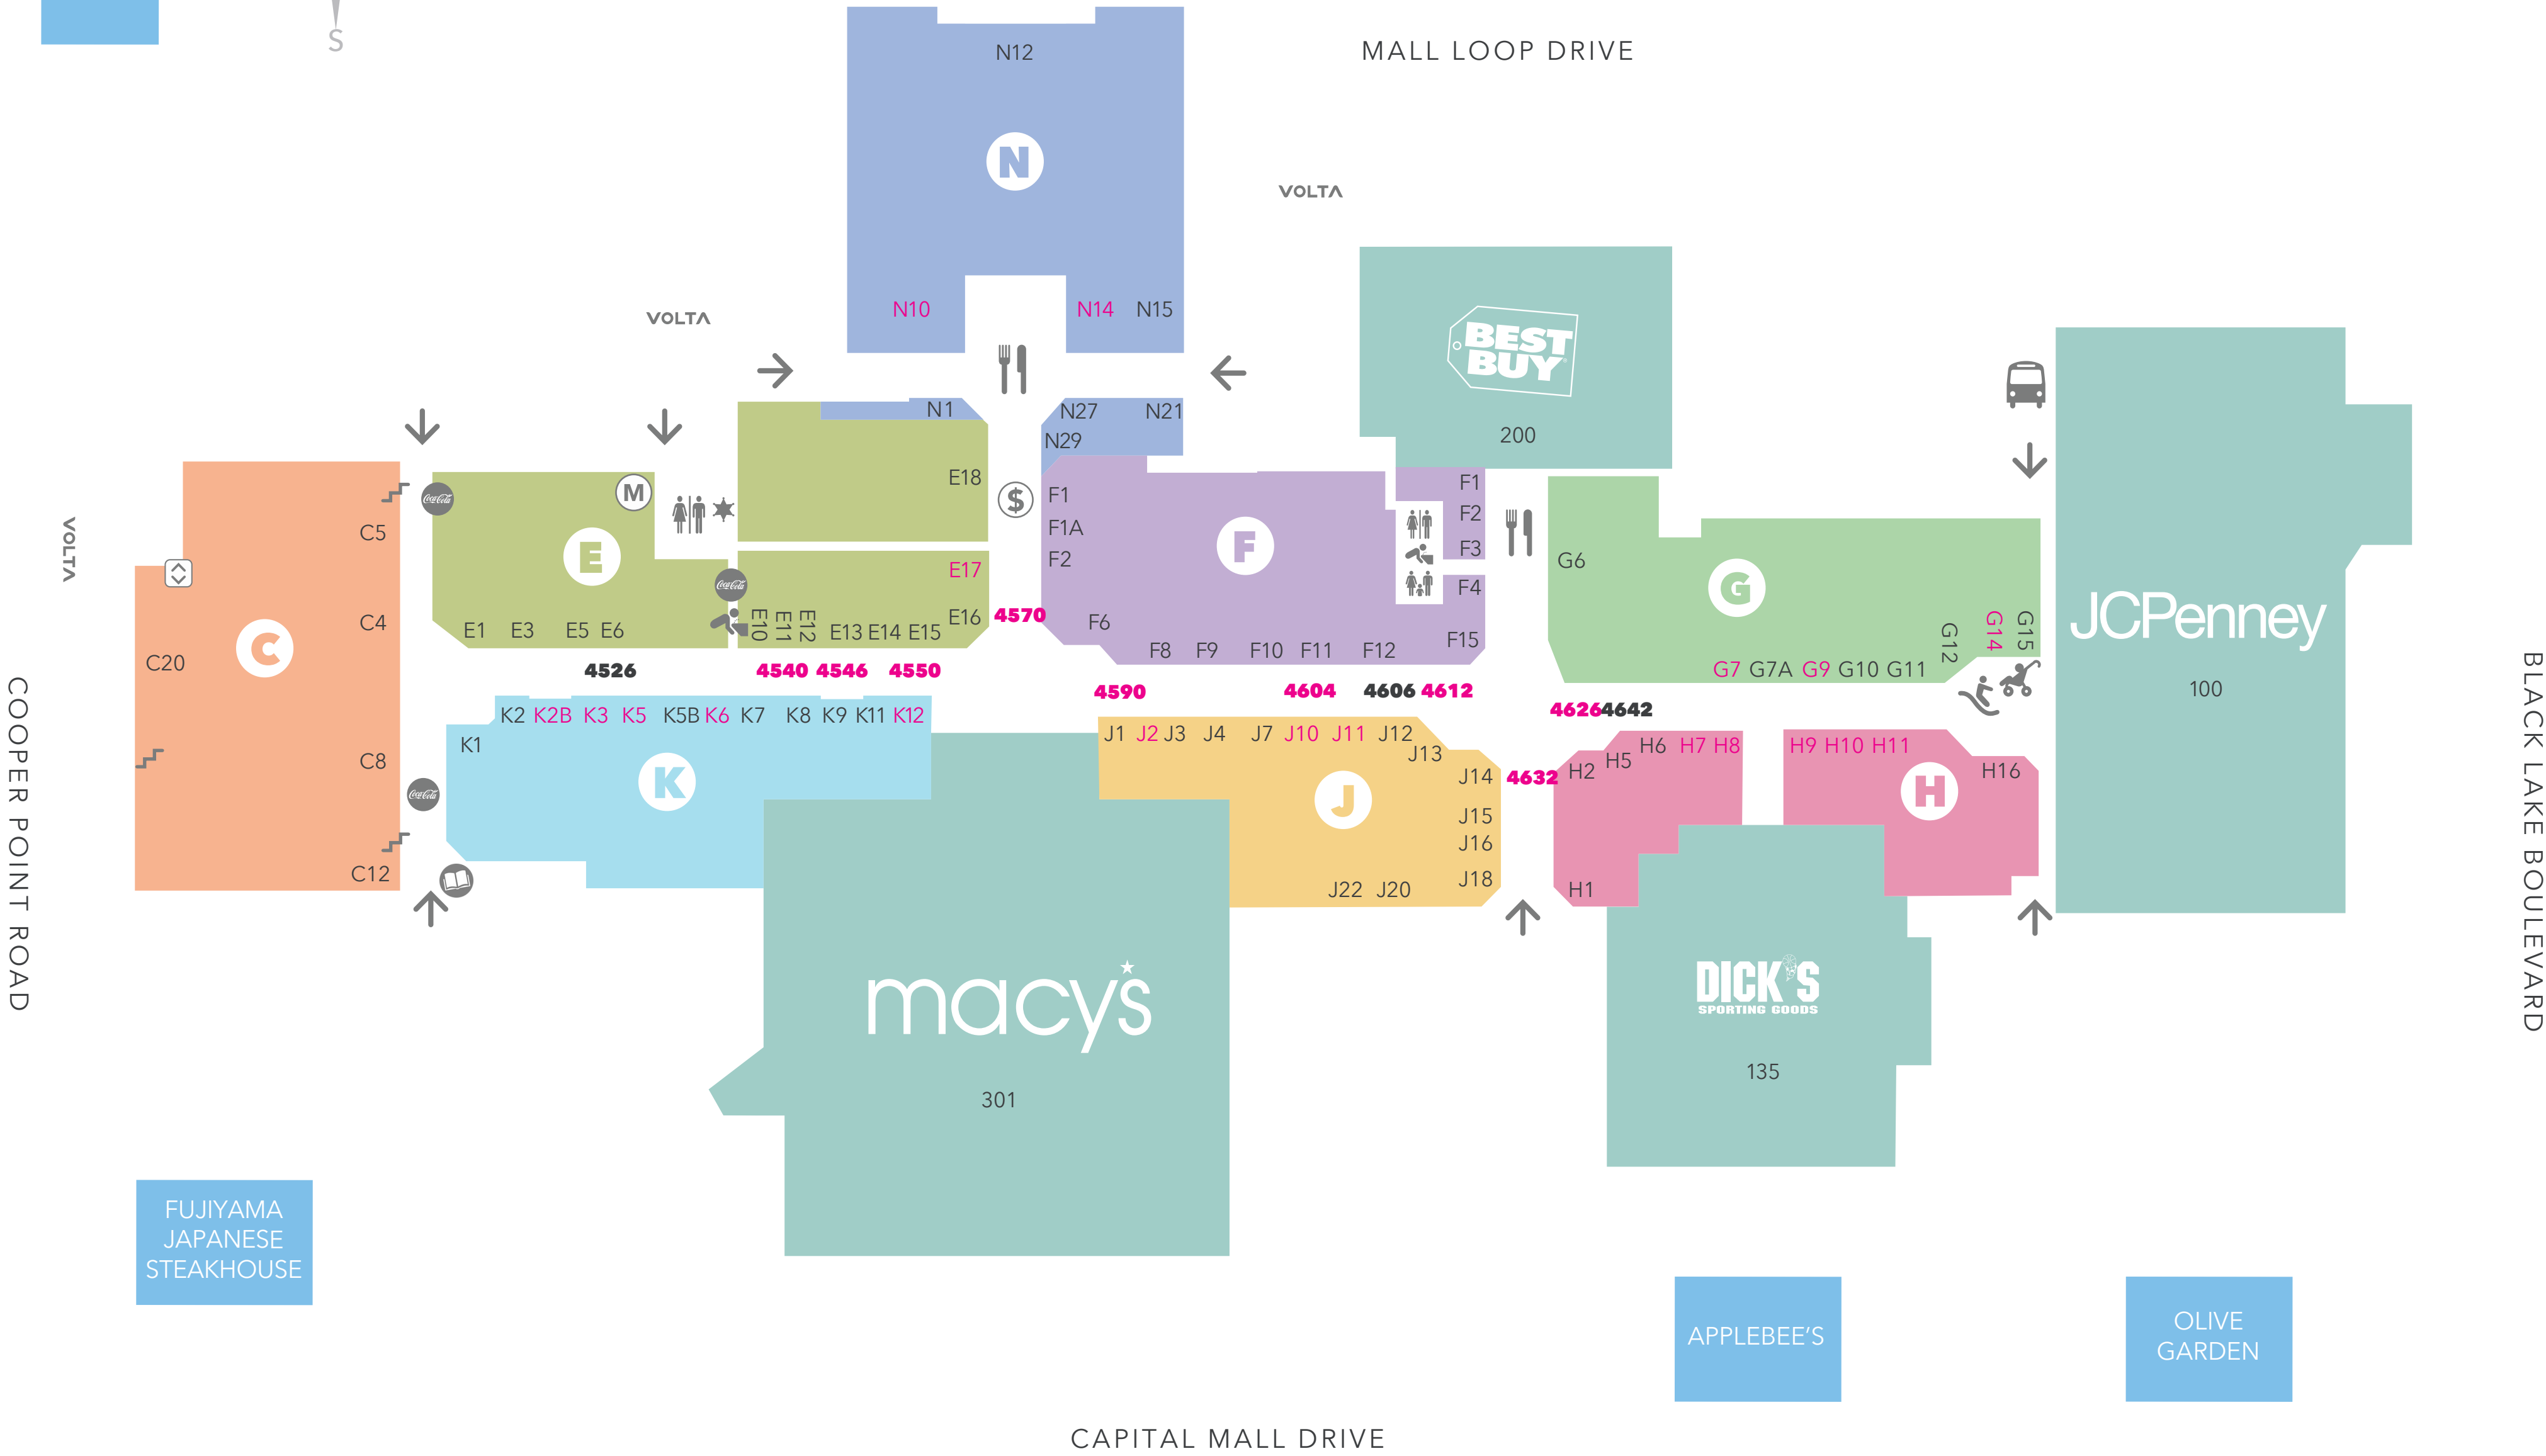

# CAPITAL MALL

SW 4TH AVENUE

- Food
- Restrooms
- Play Area
- Mall Office
- Stairs
- ATM
- Vending
- Family Lounge/  
Restroom
- Stroller Rental
- Security
- Elevator
- Bus Stop
- Library  
Book Drop
- Water Fountain
- Mall Entrance
- VOLTA** Volta Electric Car Charging Stations

## CARDS, BOOKS & GIFTS

- G11 GameStop
- F9 Go! Games
- 106 Kamila
- T1 Party City
- F6 Tokyo Anime

## SHOES

- E12 Journeys
- C4 Shoe Dept. Encore
- K2 Vans

## WOMEN'S FASHION

- J4 Box Lunch
- P7 Chico's
- J1 Claire's
- H5 Fuego
- P15 Lane Bryant
- P9 LOFT
- E3 Maurice's
- F12 PINK
- J12 Torrid
- F12 Victoria's Secret

★ Outside Entrance