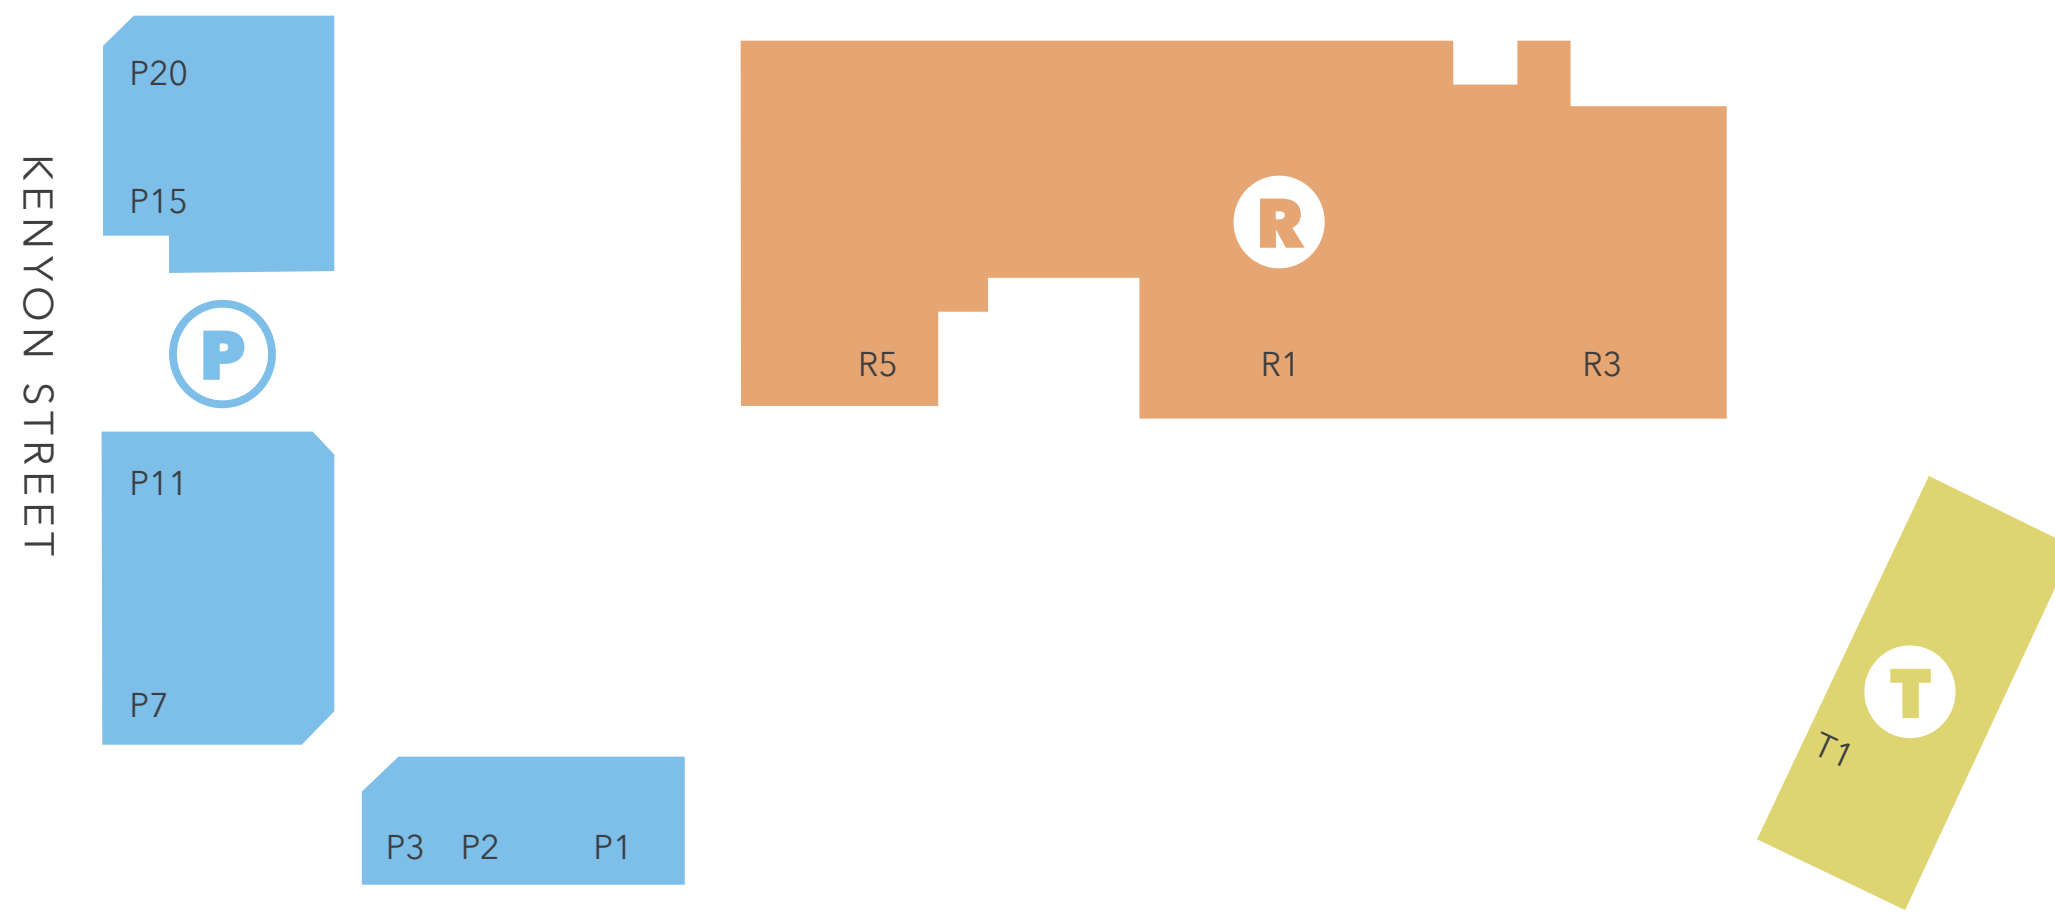

# CAPITAL MALL

SW 4TH AVENUE

- Food
- Restrooms
- Play Area
- Mall Office
- Stairs
- ATM
- Vending
- Family Lounge/  
Restroom
- Stroller Rental
- Security
- Elevator
- Bus Stop
- Library  
Book Drop
- Water Fountain
- Mall Entrance
- VOLTA** Volta Electric Car Charging Stations

## WOMEN'S FASHION

- J4 Box Lunch
- P7 Chico's
- J1 Claire's
- H5 Fuego
- P15 Lane Bryant
- P9 LOFT
- E3 Maurice's
- F12 PINK
- J12 Torrid
- F12 Victoria's Secret

★ Outside Entrance