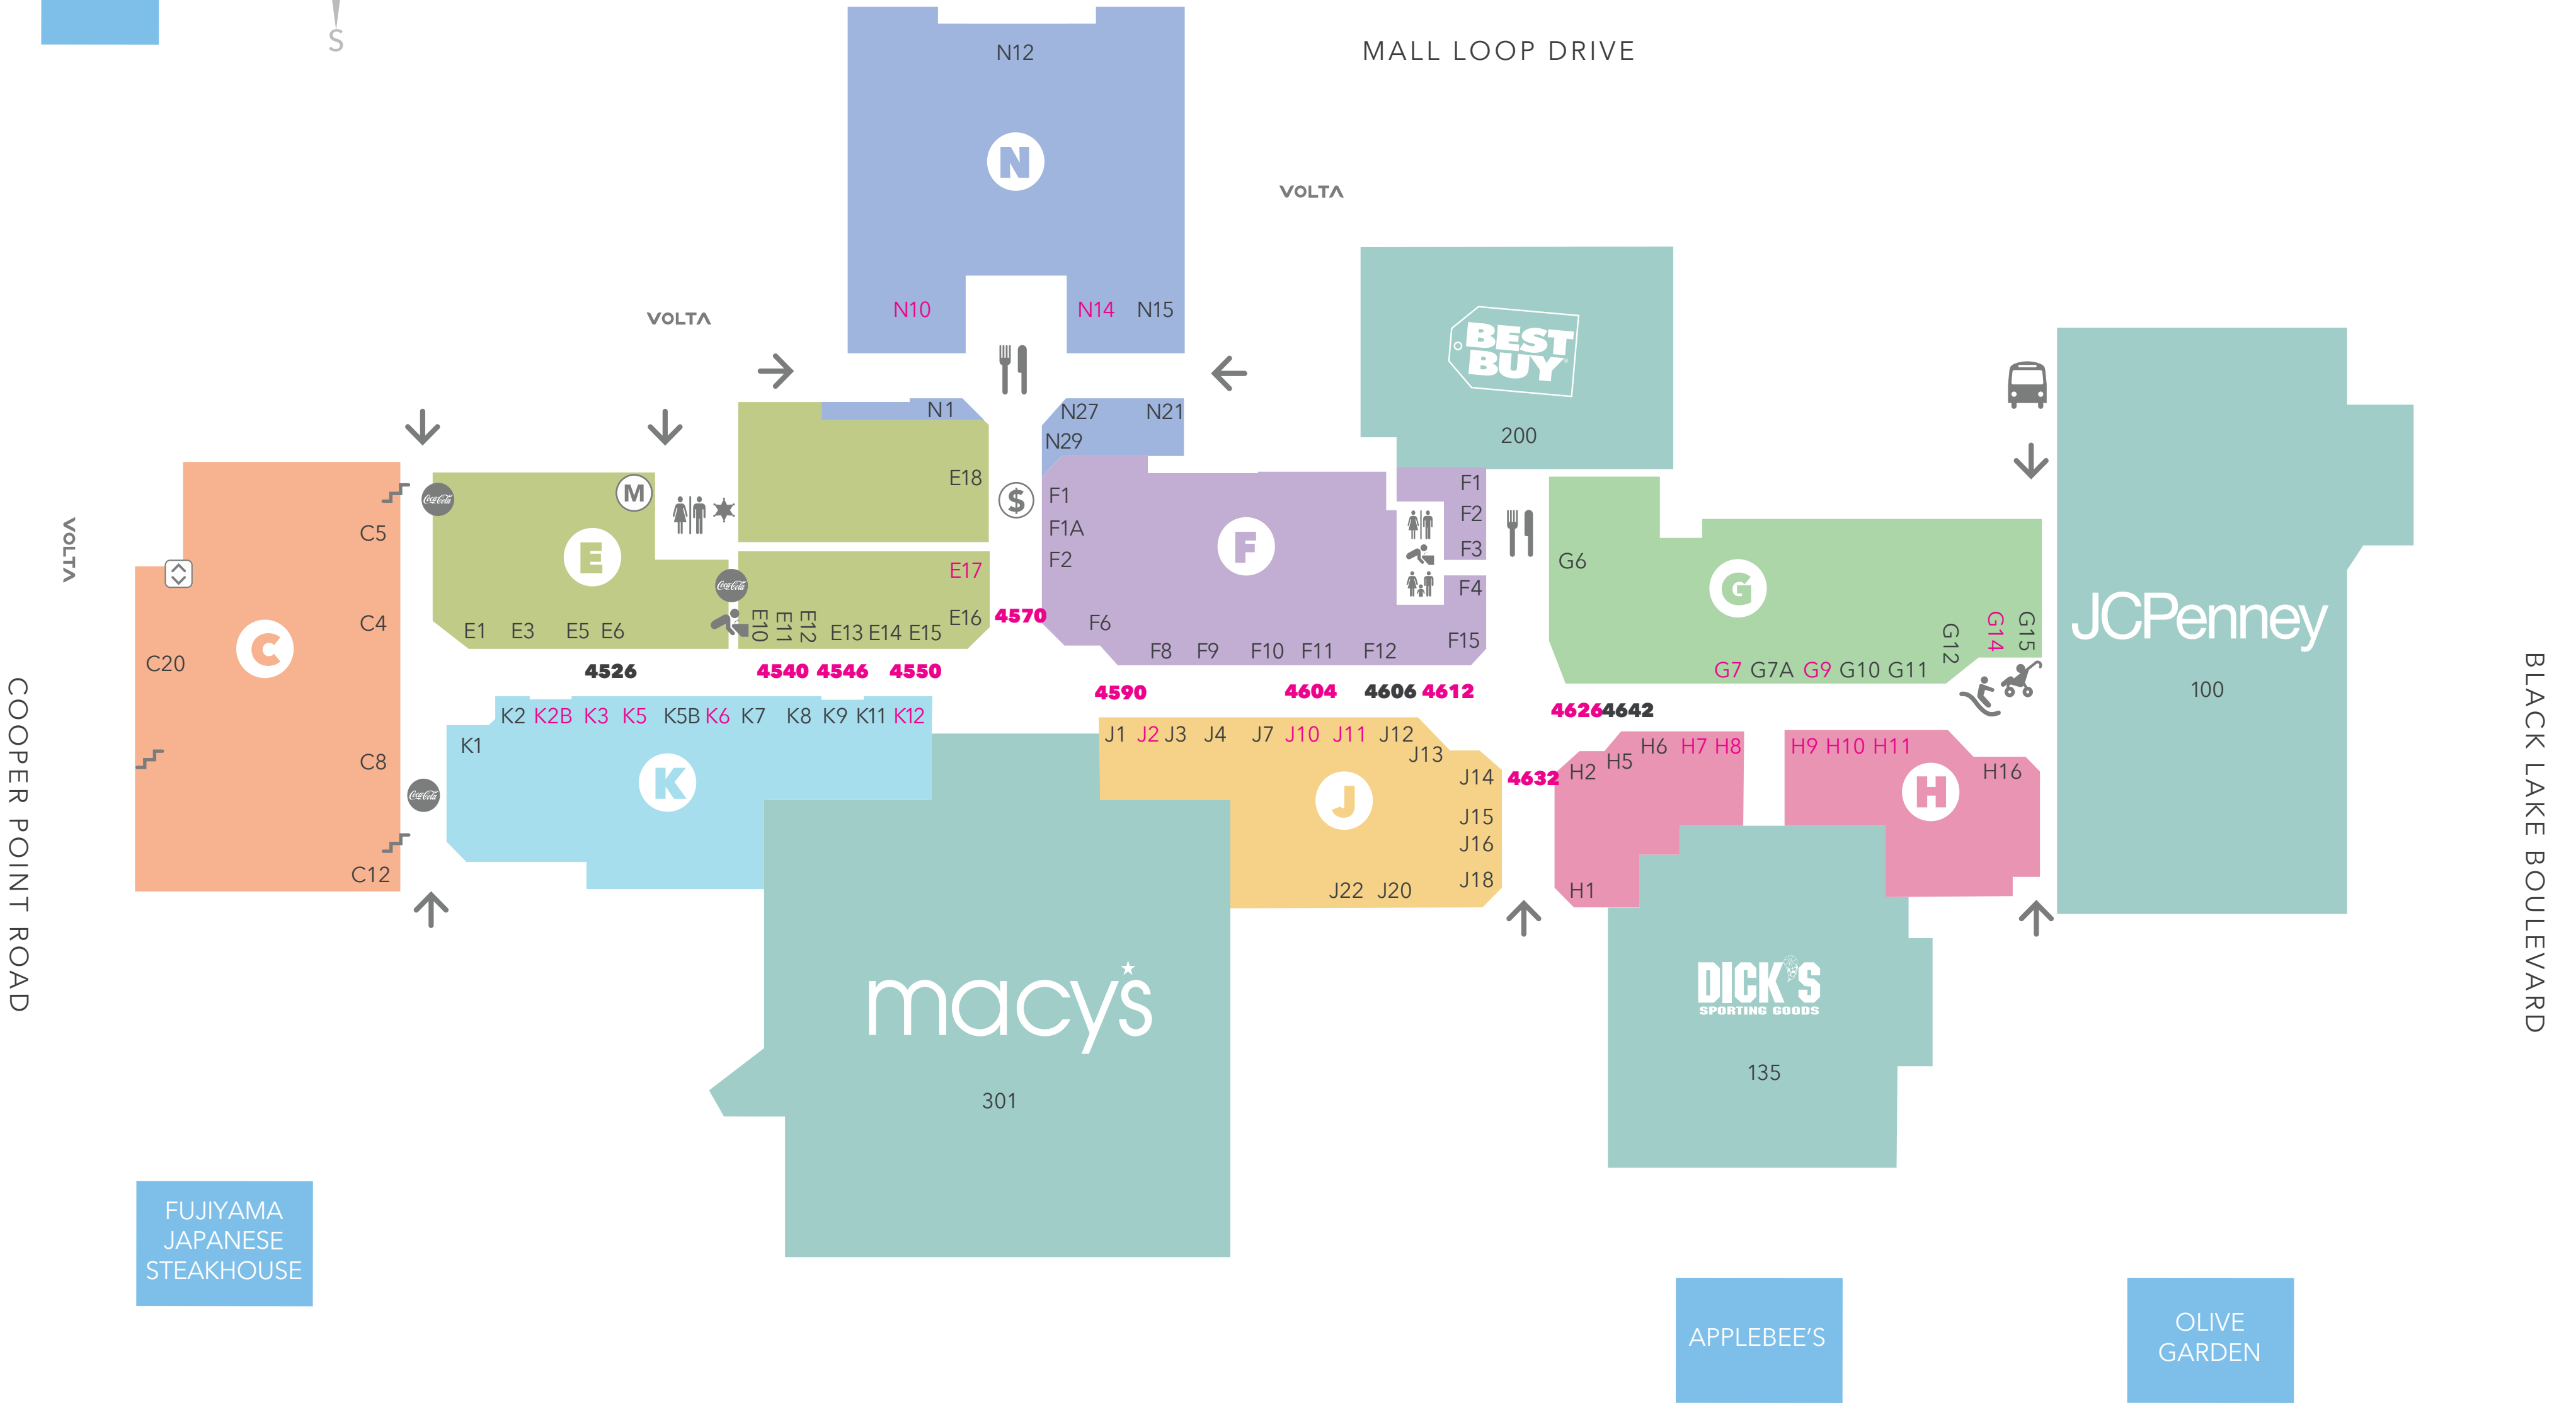

CAPITAL MALL

SW 4TH AVENUE

RED ROBIN

- Food
- Restrooms
- Play Area
- Mall Office
- Stairs
- ATM
- Vending
- Family Lounge/ Restroom
- Stroller Rental
- Security
- Elevator
- Bus Stop
- Water Fountain
- Mall Entrance
- VOLTA** Volta Electric Car Charging Stations

CHILDREN'S FASHION, SHOES & TOYS

- F11 The Children's Place

ELECTRONICS, MUSIC & ENTERTAINMENT

- J18 AT&T
- 200 Best Buy★
- N12 Century Theatres
Happy Riders (kiosk)
- J13 Livit Mobile
- K1 PLAYlive Nation
- E13 T-Mobile
- H2 Verizon

SERVICES

- F2 Homeport Foot Massage
- J15 Laura's Alterations

SHOES

- E12 Journeys
- C4 Shoe Dept. Encore
- K2 Vans

SPECIALTY FOOD

- J16 Braganza Tea
- FC2 Charleys Philly Steaks
- J22 Chipotle
- H16 Chuck E. Cheese
- 4626 Cinnabon (kiosk)

SPECIALTY STORES

- 141 A Story Place: Ceramic & Bronze Art Exhibit
- F1 Broadway Olympia Productions
- J3 Lavalier
- P2 The Artists' Gallery

WOMEN'S FASHION

- J4 Box Lunch
- P7 Chico's
- J1 Claire's
- H5 Fuego
- P15 Lane Bryant
- P9 LOFT
- E3 Maurice's
- F12 PINK
- J12 Torrid
- F12 Victoria's Secret