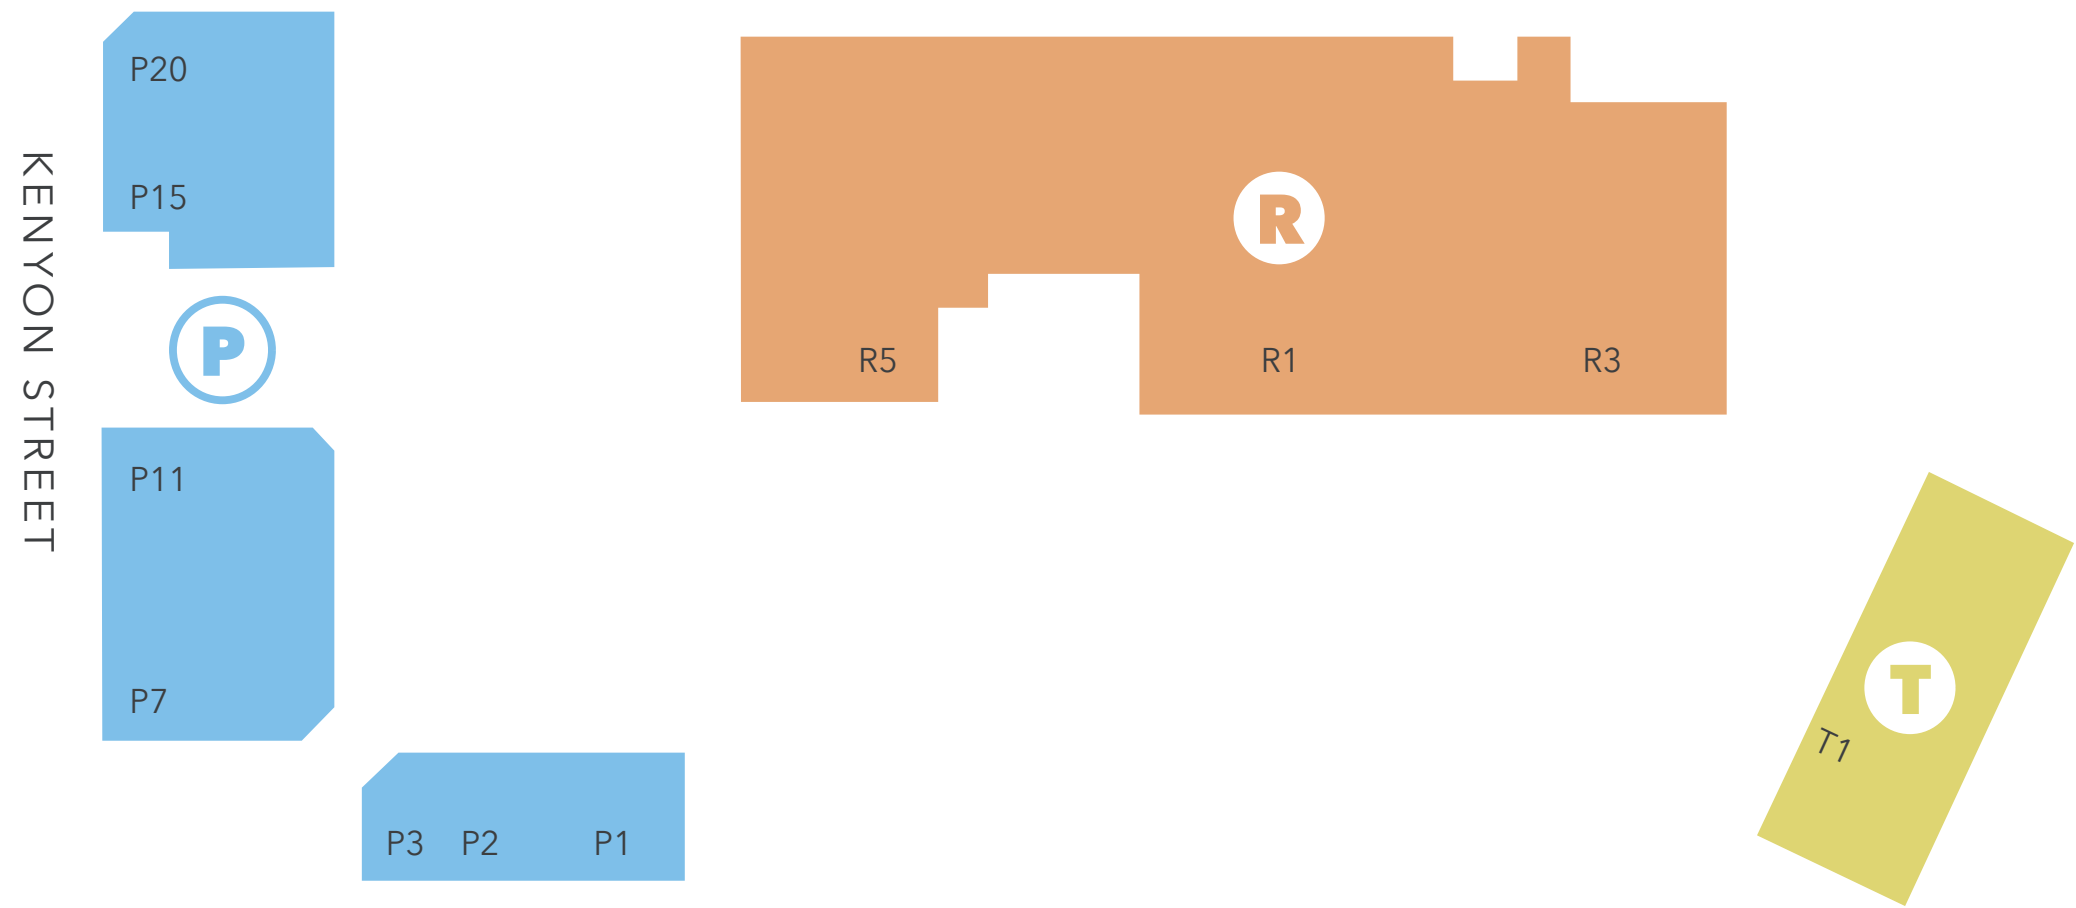

CAPITAL MALL

SW 4TH AVENUE

RED ROBIN

- Food
- Restrooms
- Play Area
- Mall Office
- Stairs
- ATM
- Vending
- Family Lounge/ Restroom
- Stroller Rental
- Security
- Elevator
- Bus Stop
- Water Fountain
- Mall Entrance
- VOLTA** Volta Electric Car Charging Stations